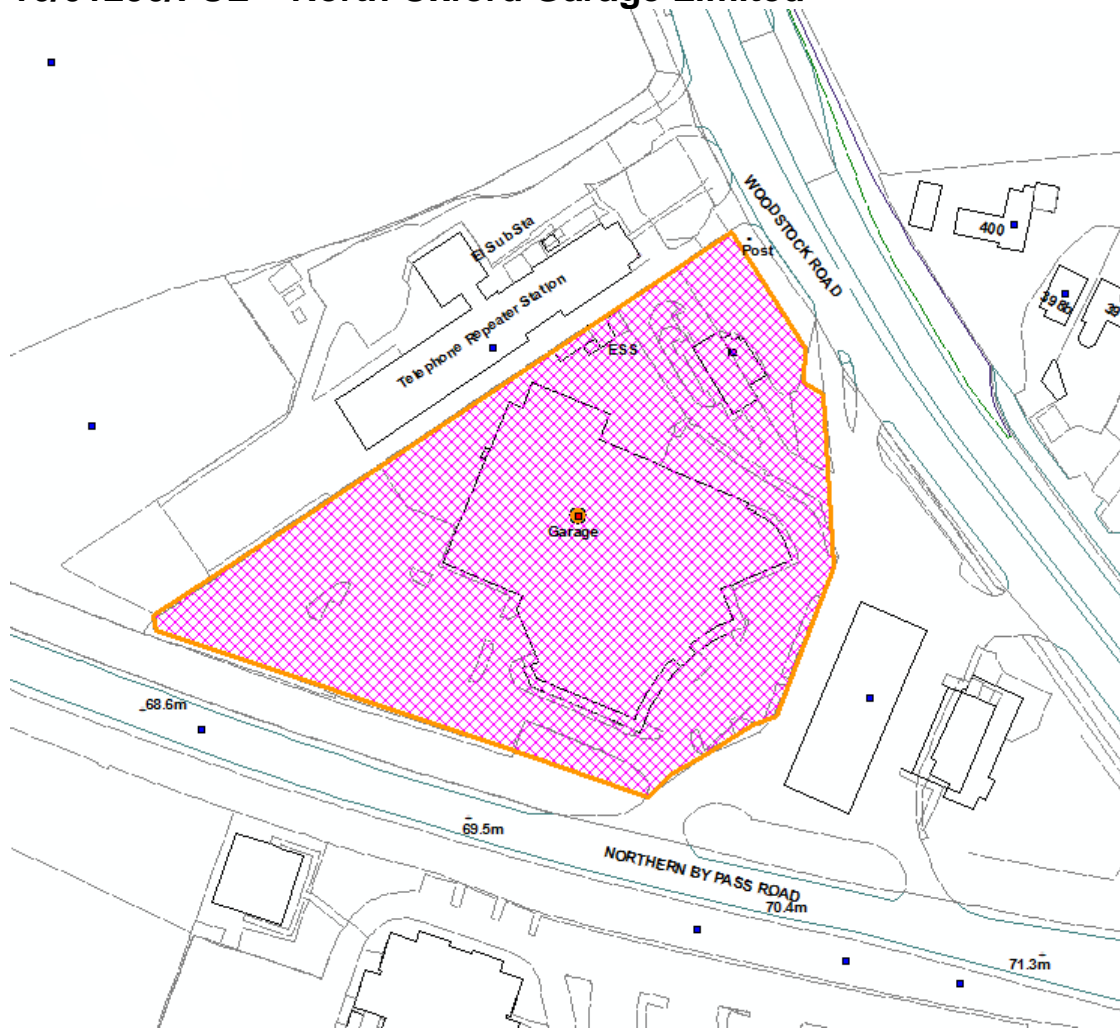

# Appendix 1

## 16/01290/FUL – North Oxford Garage Limited

© Crown Copyright and database right 2011.  
Ordnance Survey 100019348

This page is intentionally left blank